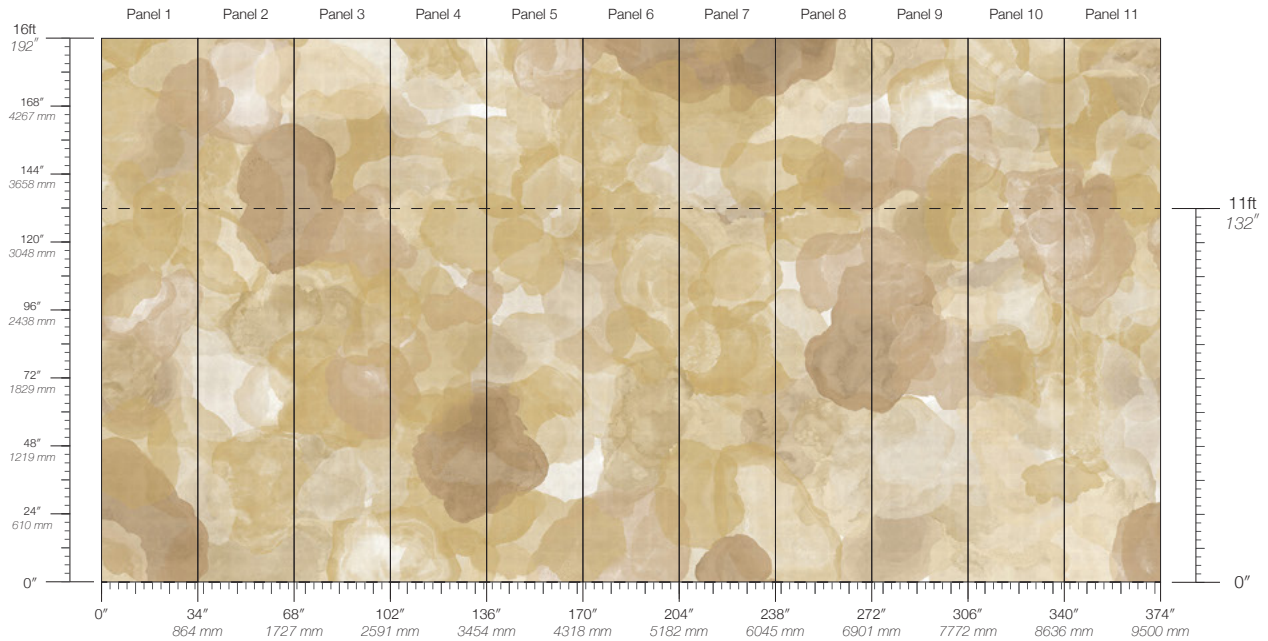

Calico

VERDURE

Tear Sheet

Verdure is an immersion in leafy forms overlaid in a dense, shadowy mosaic.

ASTER

DOGWOOD

PANSY

PHLOX

SAWGRASS

SORREL

SPRUCE

YARROW

Verdure Sawgrass

Suitable for residential and some commercial projects

COLOR
Sawgrass

STOCK
Made to order

ORIGIN
USA

DISCLAIMER
Panel maps represent mural artwork only. Reference the physical sample for color and texture.

PANEL WIDTH
34" / 864 mm trimmed

FLAMMABILITY
ASTM E84 Adhered Class A

DETAILS
Custom options available

PANEL HEIGHT
132" / 3353 mm standard
192" / 4877 mm extended

ENVIRONMENTAL
Formaldehyde Free,
Heavy Metal Free

PRICE
Available upon request